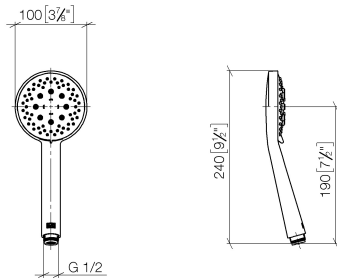

WRAS_2009048. ACS_20 ACC LY 738. IAPMO_4976 (1).

Spare parts list

No.	Item Number	Name	Quantity used	Delivery time
1	05 17 20 726 02 90	fixing set	2	2
2	08 17 20 726 90	holder	2	2
3	09 31 11 049 90	pin	2	2
4	04 31 11 113 00 90	pin	2	2
5	08 17 97 054-00	holder	2	10
6	90 28 22 597 00-00	holder	1	10
7	12 580 970-00	Slide unit - Chrome	1	10
8	28 322 970-00	Metal shower hose 1/2" x 3/8" x 1750 mm - Chrome	1	2

ST 050 203 9979

- Three or five settings: COMPACT RAIN, COMPACT SOFT FLOW, COMPACT AQUAPRESSURE FLOW, max. flow rate 15 l/min (at 3 bar)
- with anti-scale system
- spray head Ø 100mm
- 1/2" connection
- WRAS 1704043
- Function from: 7 l/min

Shower set - Chrome

IMO

ST 050 203 9979

Shower set - Chrome

IMO

ST 050 203 9979

Shower set - Chrome

IMO

ST 050 203 9979

ST 050 203 9979

mm [inches]

Flow rate chart

Certificates

LGA_29984.

DVGW_DW-
6517DN0129.

WRAS_2210003.