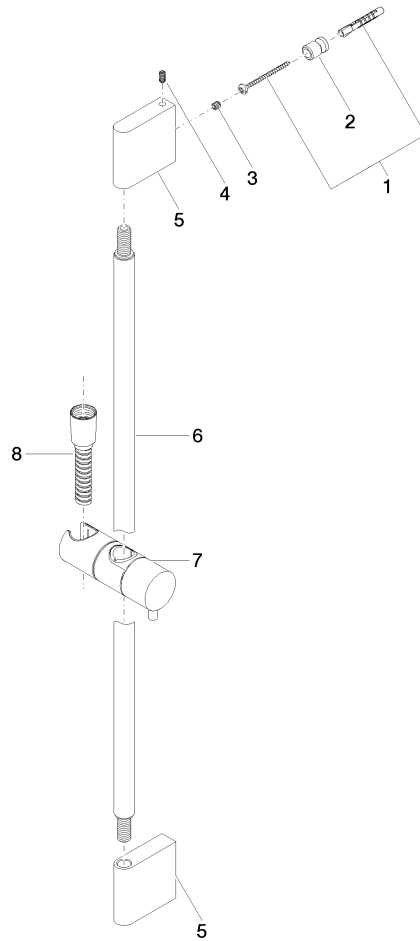

ST 050 203 9979

Fits: IMO, LULU, MEM, TARA, CL.1, LISSÉ, VAIA, META, CYO

- slide bar
- Pipe diameter 18 mm
- gauge 853 mm
- metal shower hose 1750mm with integrated anti-twist protection
- shower hose connector 3/8"
- Three or five settings: COMPACT RAIN, COMPACT SOFT FLOW, COMPACT AQUAPRESSURE FLOW, max. flow rate 15 l/min (at 3 bar)
- Function from: 7 l/min
- spray head Ø 100mm

Required miscellaneous

	Hand shower - Chrome ●Max. flow rate 15 l/min (at 3 bar)	28 018 979-00
---	--	---------------

Shower set - Chrome

IMO

ST 050 203 9979

ST 050 203 9979

mm [inches]

Certificates

WRAS_2009048. ACS_20 ACC LY 738. IAPMO_4976 (1).

Spare parts list

No.	Item Number	Name	Quantity used	Delivery time
1	05 17 20 726 02 90	fixing set	2	2
2	08 17 20 726 90	holder	2	2
3	09 31 11 049 90	pin	2	2
4	04 31 11 113 00 90	pin	2	2
5	08 17 97 054-00	holder	2	10
6	90 28 22 597 00-00	holder	1	10
7	12 580 970-00	Slide unit - Chrome	1	10
8	28 322 970-00	Metal shower hose 1/2" x 3/8" x 1750 mm - Chrome	1	2