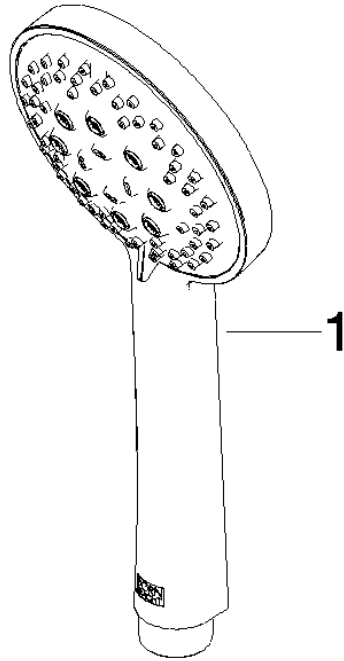

ST 050 203 9979

Fits: IMO, LULU, MEM, TARA, CL.1, LISSÉ, VAIA, META, CYO

- slide bar
- Pipe diameter 18 mm
- gauge 853 mm
- metal shower hose 1750mm with integrated anti-twist protection
- shower hose connector 3/8"
- Three or five settings: COMPACT RAIN, COMPACT SOFT FLOW, COMPACT AQUAPRESSURE FLOW, max. flow rate 15 l/min (at 3 bar)
- Function from: 7 l/min
- spray head Ø 100mm

WRAS_2009048. ACS_20 ACC LY 738. IAPMO_4976 (1).

Spare parts list

No.	Item Number	Name	Quantity used	Delivery time
1	05 17 20 726 02 90	fixing set	2	2
2	08 17 20 726 90	holder	2	2
3	09 31 11 049 90	pin	2	2
4	04 31 11 113 00 90	pin	2	2
5	08 17 97 054-00	holder	2	10
6	90 28 22 597 00-00	holder	1	10
7	12 580 970-00	Slide unit - Chrome	1	10
8	28 322 970-00	Metal shower hose 1/2" x 3/8" x 1750 mm - Chrome	1	2

ST 050 203 9979

ST 050 203 9979

mm [inches]

Flow rate chart

Certificates

LGA_29984.

DVGW_DW-
6517DN0129.

WRAS_2210003.

Spare parts list

No.	Item Number	Name	Quantity used	Delivery time
1	09 23 01 039 90	sieve	1	2