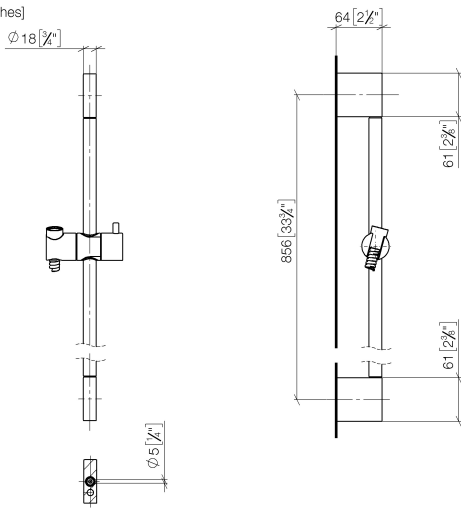

ST 050 203 9979

mm [inches]

Certificates

WRAS_2009048. ACS_20 ACC LY 738. IAPMO_4976 (1).